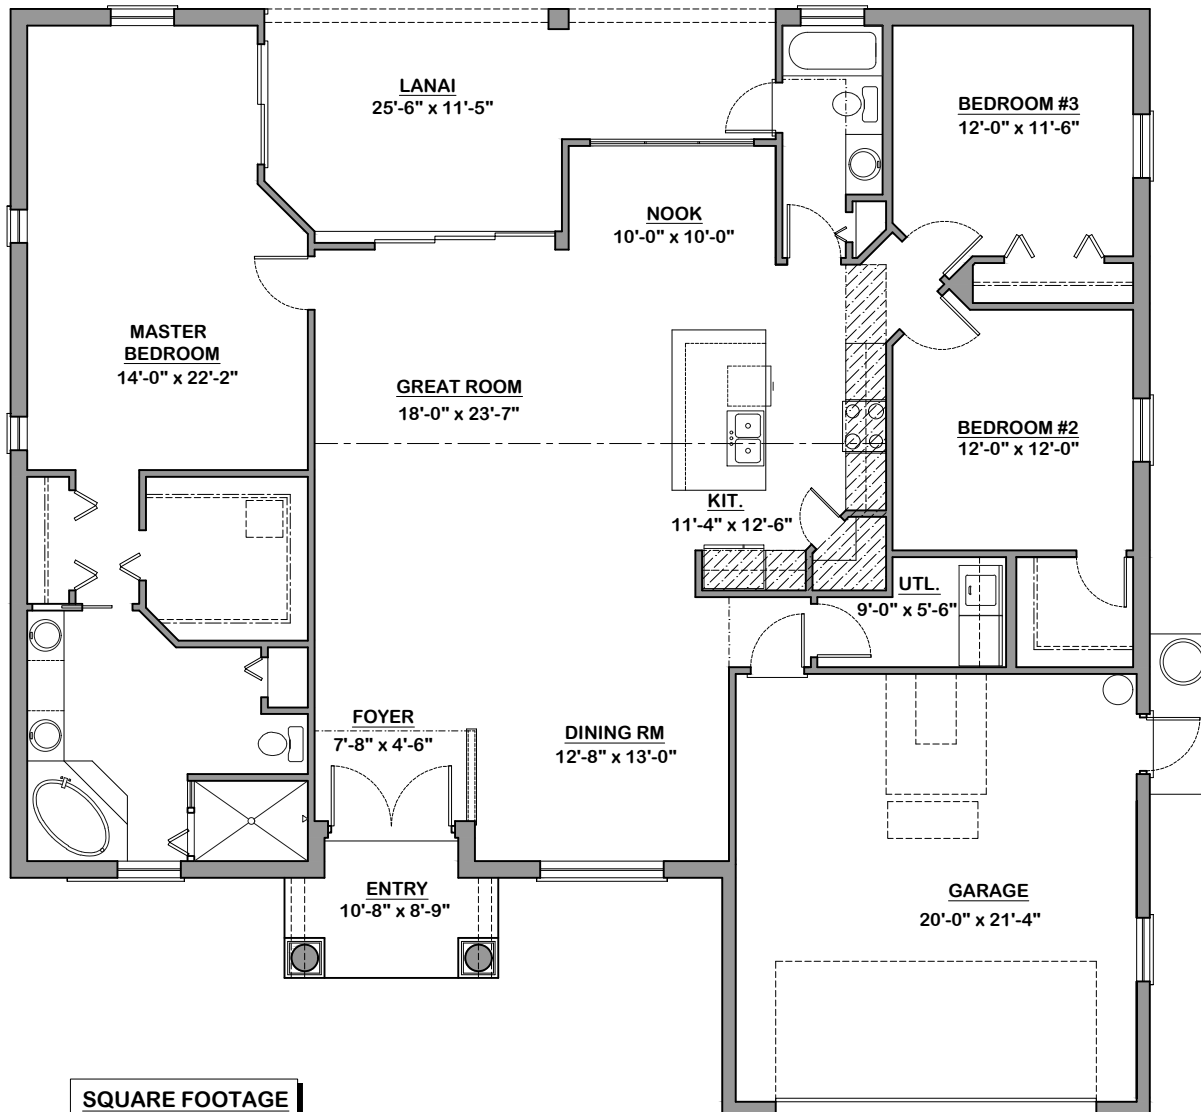

Bruce Kaufman Construction, Inc.

Office 352-628-0100

The Chelsie IV

Bruce Kaufman Construction, Inc.

Office 352-628-0100

SQUARE FOOTAGE	
LIVING	2009
GARAGE	463
LANIA	231
ENTRY	67
TOTAL	2770

The Chelsie IV

Bruce Kaufman Construction, Inc.