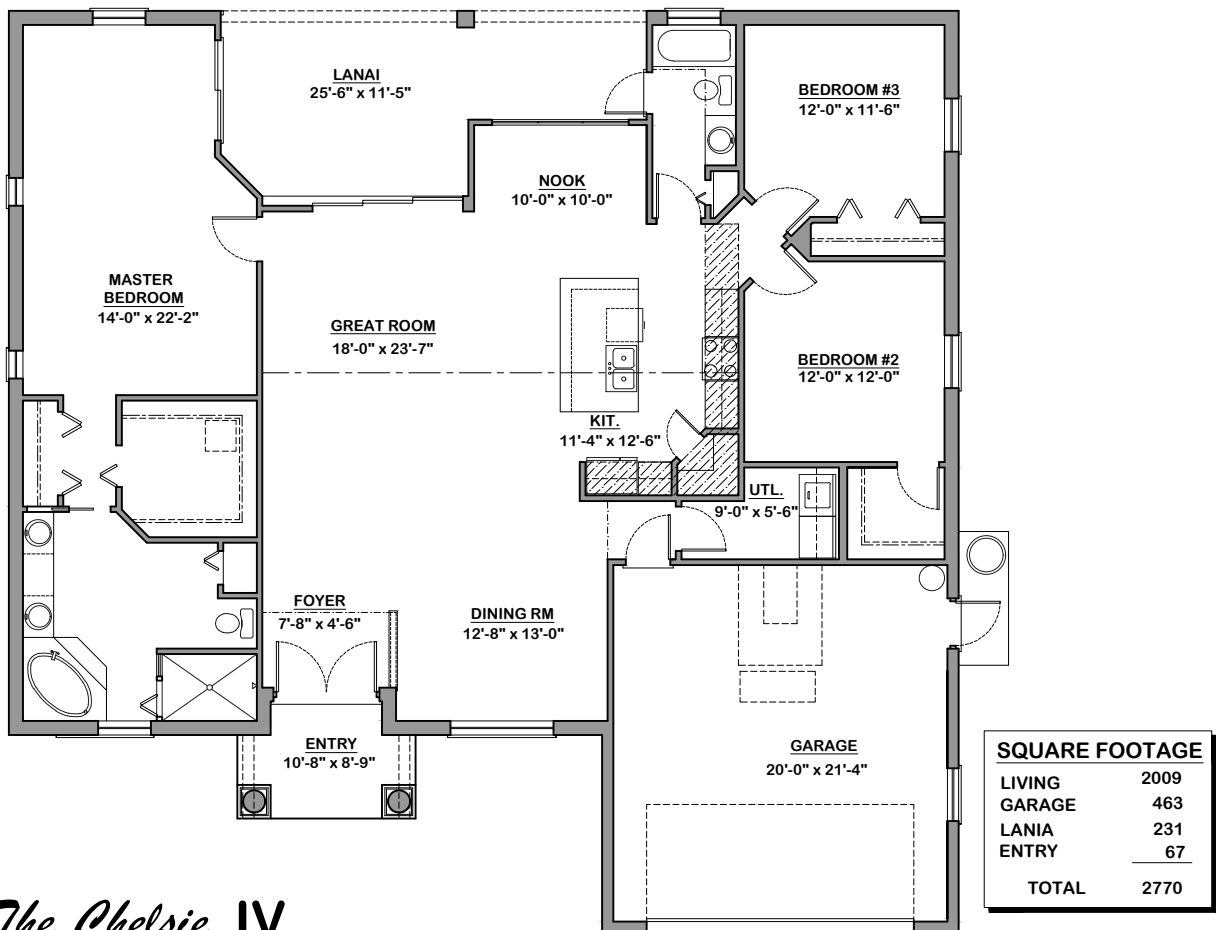

Bruce Kaufman Construction, Inc.

Office 352-628-0100

The Chelsie IV

Bruce Kaufman Construction, Inc.

Office 352-628-0100

SQUARE FOOTAGE	
LIVING	2009
GARAGE	463
LANIA	231
ENTRY	67
TOTAL	2770

The Chelsie IV

Bruce Kaufman Construction, Inc.