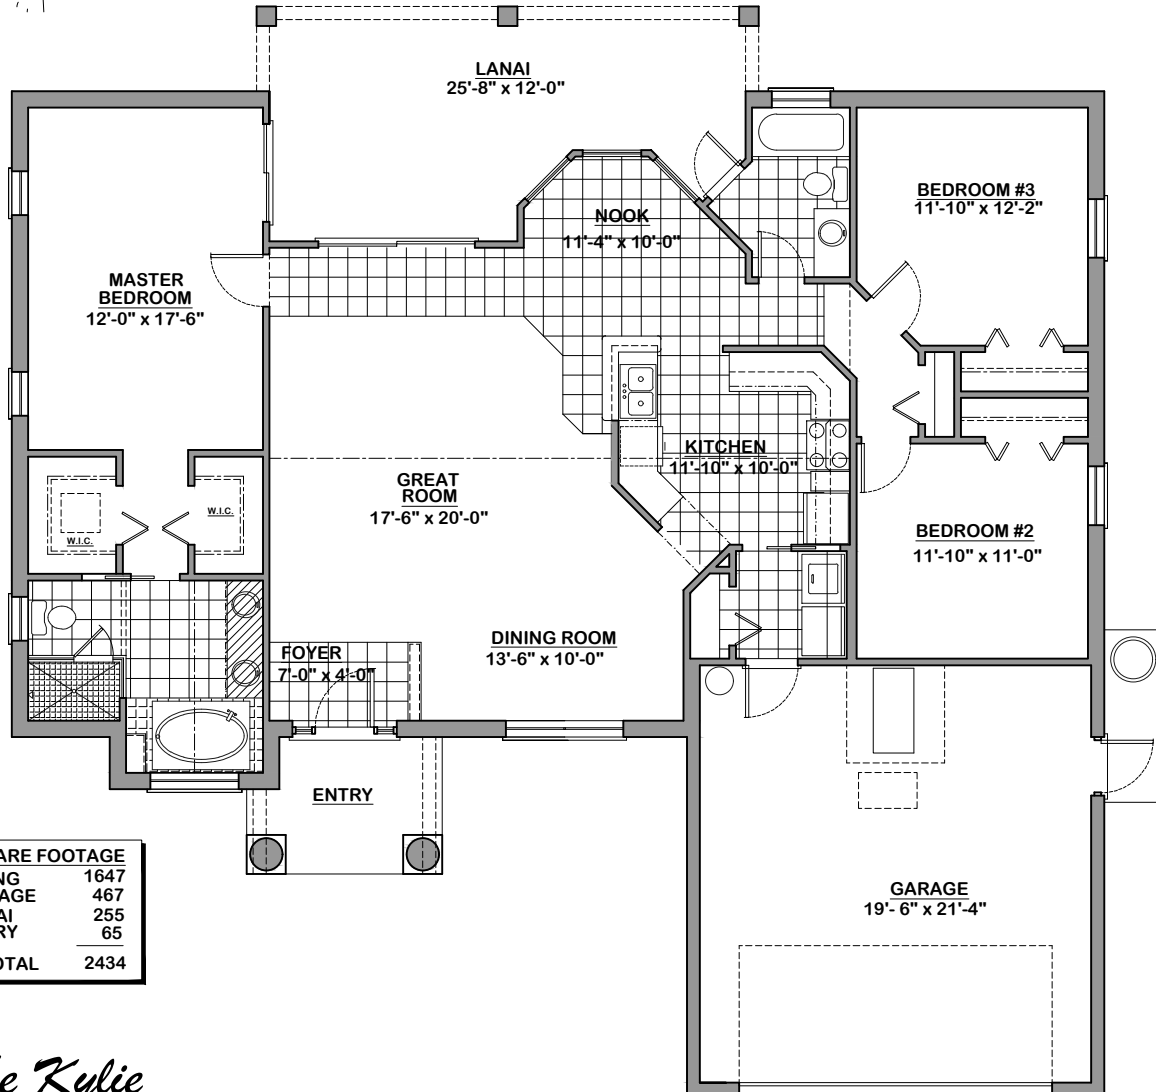

Bruce Kaufman Construction, Inc.

Office 352-628-0100

| SQUARE FOOTAGE | |
|----------------|-------------|
| LIVING | 1647 |
| GARAGE | 467 |
| LANAI | 255 |
| ENTRY | 65 |
| TOTAL | 2434 |

The Kylie