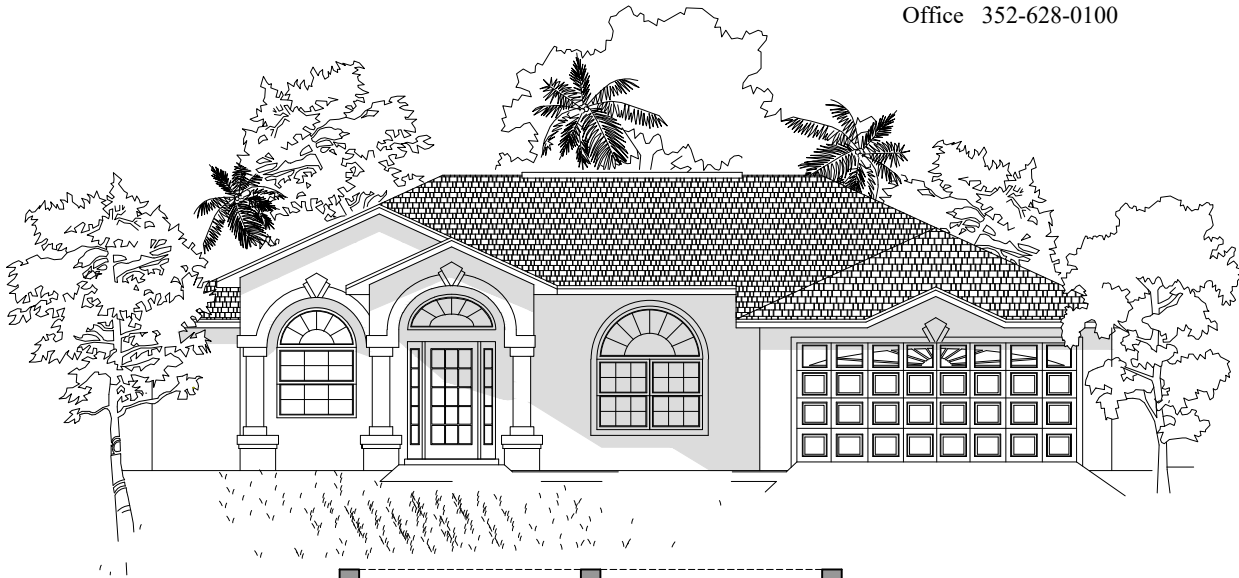

Bruce Kaufman Construction, Inc.

Office 352-628-0100

| SQUARE FOOTAGE | |
|----------------|-------------|
| LIVING | 1647 |
| GARAGE | 467 |
| LANAI | 255 |
| ENTRY | 65 |
| TOTAL | 2434 |

The Kylie