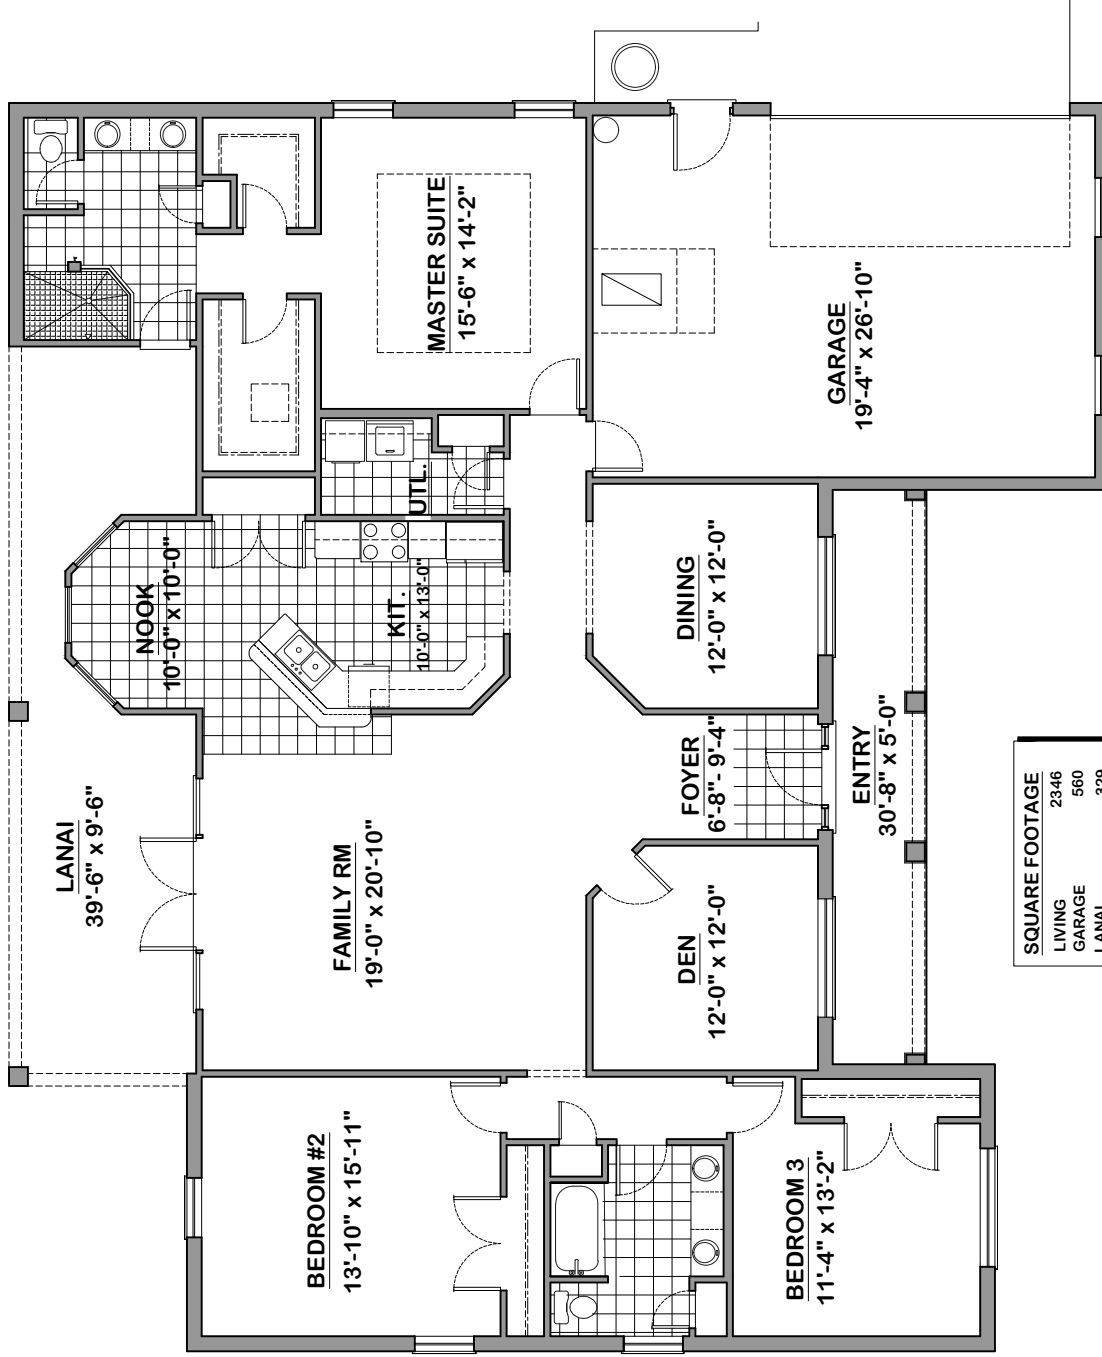

# Bruce Kaufman Construction, Inc.

Office 352-628-0100

SQUARE FOOTAGE	
LIVING	2346
GARAGE	560
LANAI	329
ENTRY	153
<b>TOTAL</b>	<b>3388</b>

*The Courtnie II*

# Bruce Kaufman Construction, Inc.

Office 352-628-0100

SQUARE FOOTAGE	
LIVING	2346
GARAGE	560
LANAI	329
ENTRY	153
<b>TOTAL</b>	<b>3388</b>

*The Courtnie II*

---

*Bruce Kaufman Construction, Inc.*

Office 352-628-0100

*The Courtaie II*

---