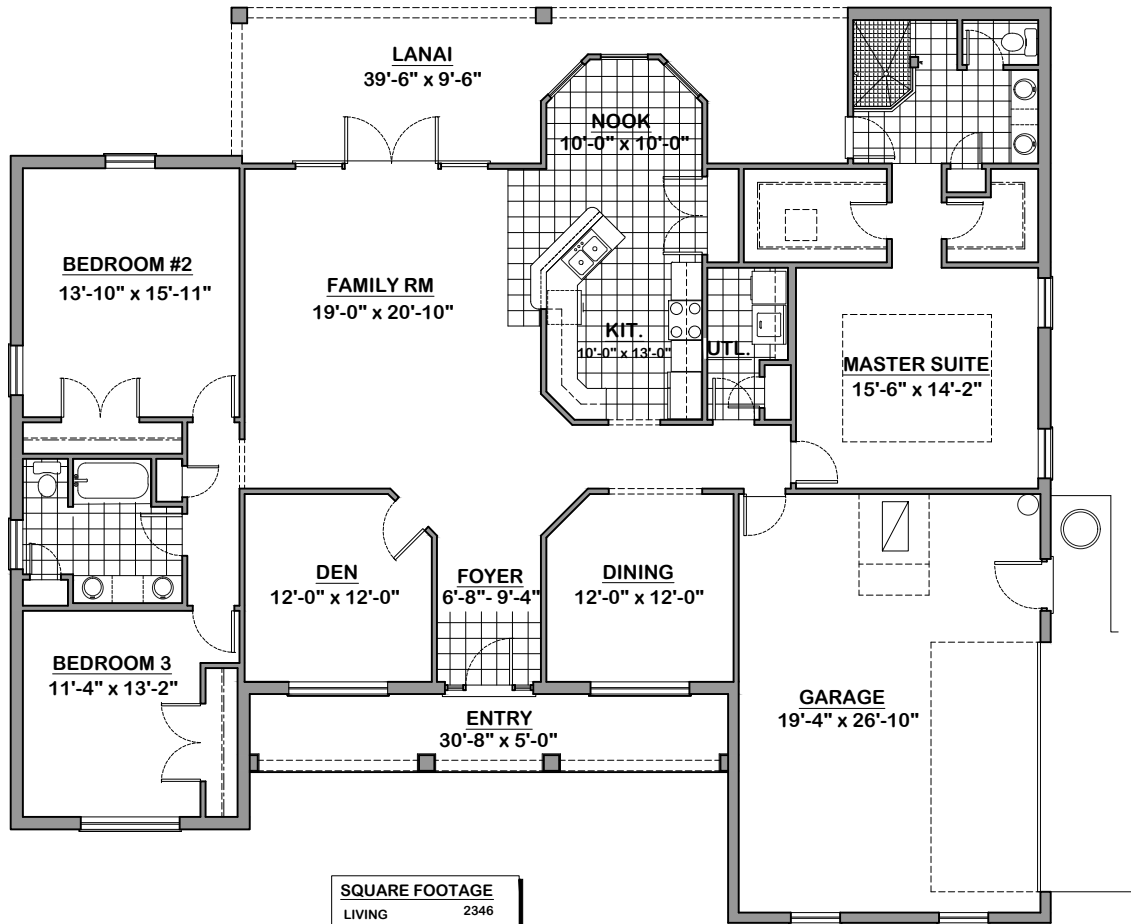

# Bruce Kaufman Construction, Inc.

Office 352-628-0100

SQUARE FOOTAGE	
LIVING	2346
GARAGE	560
LANAI	329
ENTRY	153
<b>TOTAL</b>	<b>3388</b>

*The Courtnie II*

# Bruce Kaufman Construction, Inc.

Office 352-628-0100

SQUARE FOOTAGE	
LIVING	2346
GARAGE	560
LANAI	329
ENTRY	153
<b>TOTAL</b>	<b>3388</b>

*The Courtnie II*

---

*Bruce Kaufman Construction, Inc.*

Office 352-628-0100

*The Courtaie II*

---