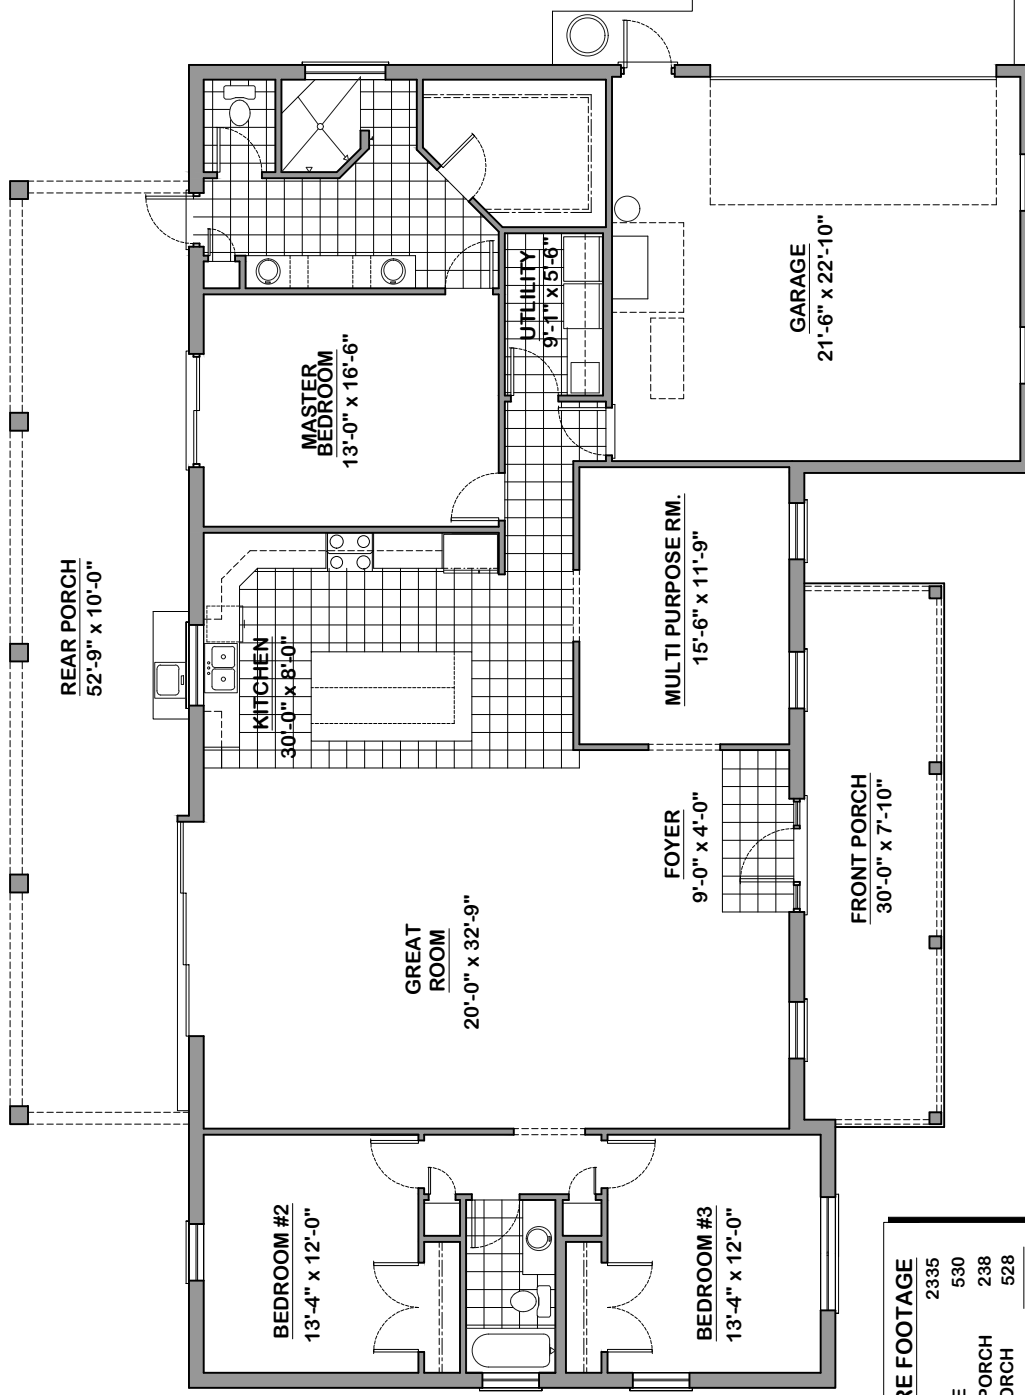

Bruce Kaufman Construction, Inc.

Office 352-628-0100

SQUARE FOOTAGE

LIVING	2335
GARAGE	530
FRONT PORCH	238
REAR PORCH	528
TOTAL	3631

The Big Country

Bruce Kaufman Construction, Inc.

Office 352-628-0100

SQUARE FOOTAGE	
LIVING	2335
GARAGE	530
FRONT PORCH	238
REAR PORCH	528
TOTAL	3631