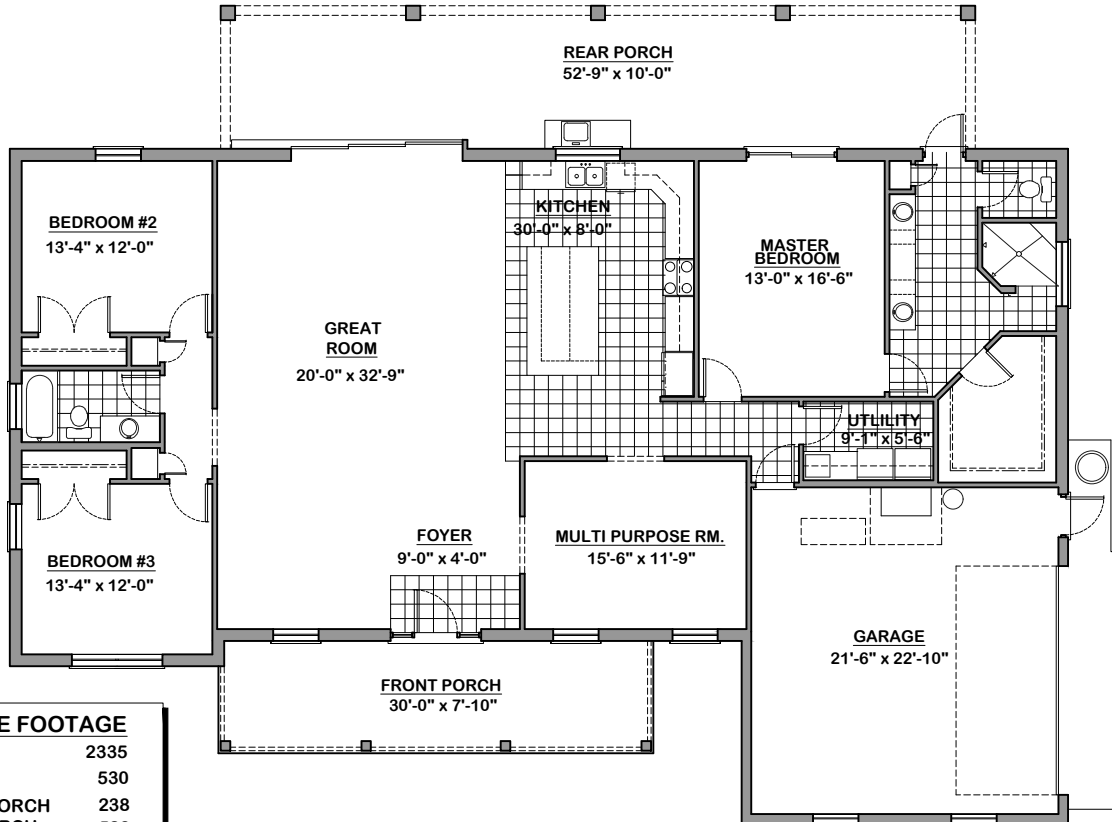

Bruce Kaufman Construction, Inc.

Office 352-628-0100

SQUARE FOOTAGE

LIVING	2335
GARAGE	530
FRONT PORCH	238
REAR PORCH	528
TOTAL	3631

The Big Country

Bruce Kaufman Construction, Inc.

Office 352-628-0100

SQUARE FOOTAGE	
LIVING	2335
GARAGE	530
FRONT PORCH	238
REAR PORCH	528
TOTAL	3631